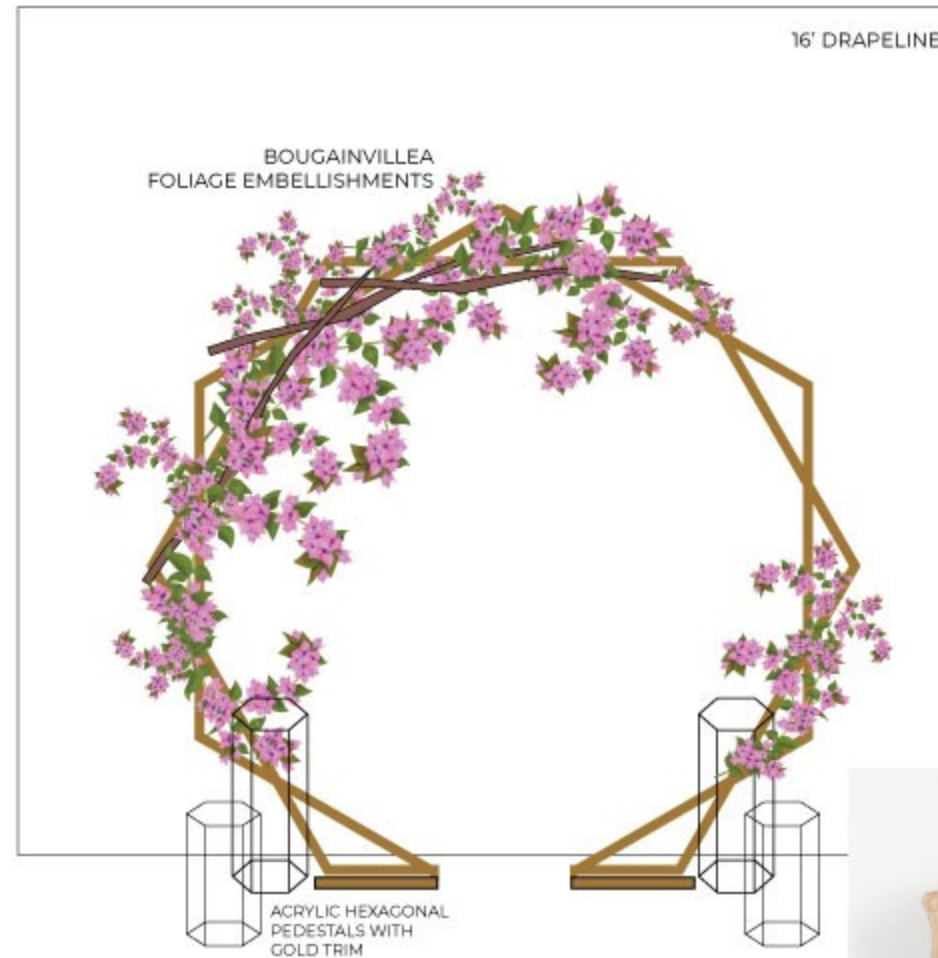

# SIGNATURE - HEXAGONAL ARCHWAY

2020 COLLECTIONS - MODERN

## PREFERENCES

**INCLUDES**  
1 X 16' DRAPELINE  
1 X GOLD HEXAGONAL ARCH  
1 X FAUX FLORAL TREATMENT  
4 X PEDESTALS  
4 X CANDLESTANDS

\*EXAMPLE OF ARCH, NOT FLORAL TREATMENT

ADDITIONAL FEES APPLY FOR SEATING