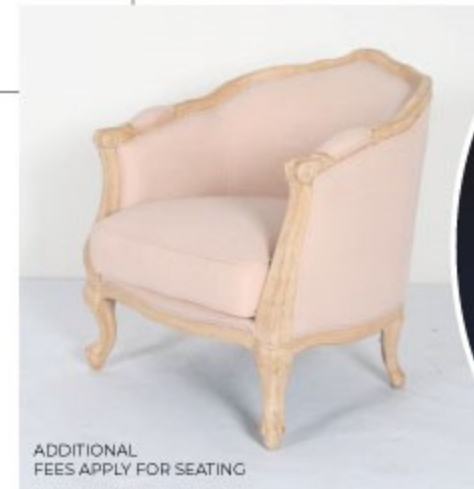

# SIGNATURE - HEXAGONAL ARCHWAY

2020 COLLECTIONS - MODERN

## PREFERENCES

**INCLUDES**  
1 X 16' DRAPELINE  
1 X GOLD HEXAGONAL ARCH  
1 X FAUX FLORAL TREATMENT  
4 X PEDESTALS  
4 X CANDLESTANDS

\*EXAMPLE OF ARCH, NOT FLORAL TREATMENT

ADDITIONAL FEES APPLY FOR SEATING